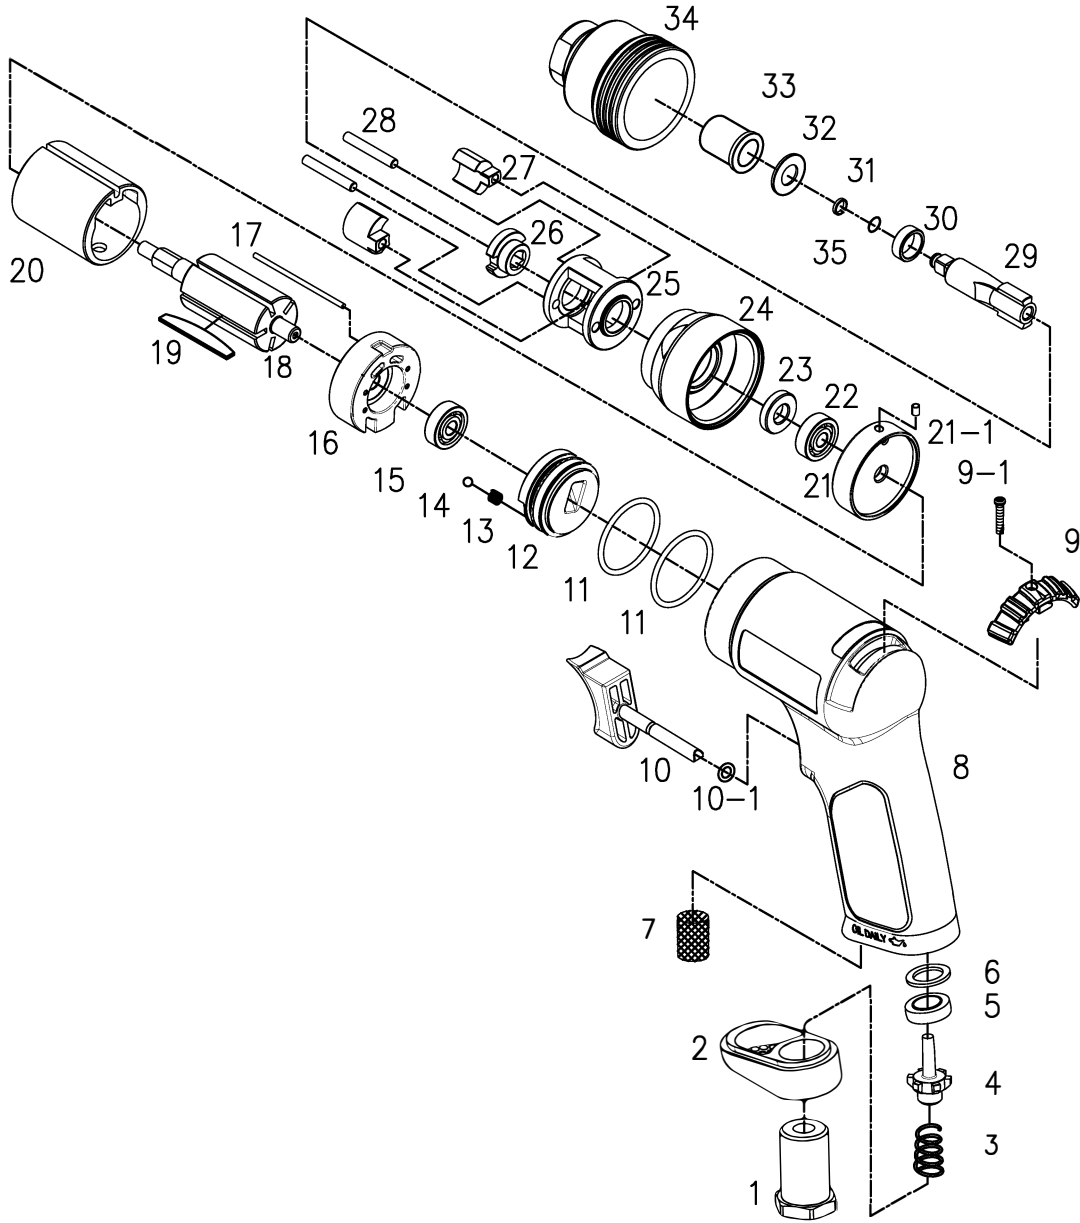

# OS-6338IP **GAV** HAVALI MİNİ SOMUN SÖKME

FIG NO.	PART NO.	DESCRIPTION	PCS	FIG NO.	PART NO.	DESCRIPTION	PCS
1	389501	Inlet Bushing	1	21	633818IP	Front Plate	1
2	633802	Deflector	1	21-1	633842	Spring Pin (2.5X4)	1
3	389503	Valve Spring	1	22	BB608ZZ	Ball Bearing	1
4	328804V	Valve	1	23	556015	Motor Spacer	1
5	328835	Valve Seat	1	24	633844	Impact Adaptor Ring-M2	1
6	328825S	Spacer	1	25	556013	Hammer Cage	1
7	389507	Silencer	1	26	556014	CAM	1
8	633808	Composite Housing	1	27	633846IP	Hammer	2
9	633809	Reverse Valve Lever	1	28	556011	Hammer Pin	2
9-1	633809-1	Screw	1	29	633822IP	1/4" Sq. Anvil	1
10	633810	Trigger	1	30	556004	Anvil Bushing	1
10-1	638013	O-Ring	1	31	633846	Socket Retainer	1
11	633811	O-Ring	2	32	556003	Spacer	1
12	633812	Valve Body	1	33	556002	Hammer Case Bushing	1
13	633847	Spring	1	34	633845	Hammer Case	1
14	SB0003-1	Detent Ball	1	35	OR2512	O-RING	1
15	B626ZZ	Ball Bearing (626ZZ)	2				
16	633813	Rear Plate	1				
17	633817-1	Gvide Pin	1				
18	633815IS	Rotor	1				
19	633816	Rotor Blade	6				
20	633817	Cylinder	1				